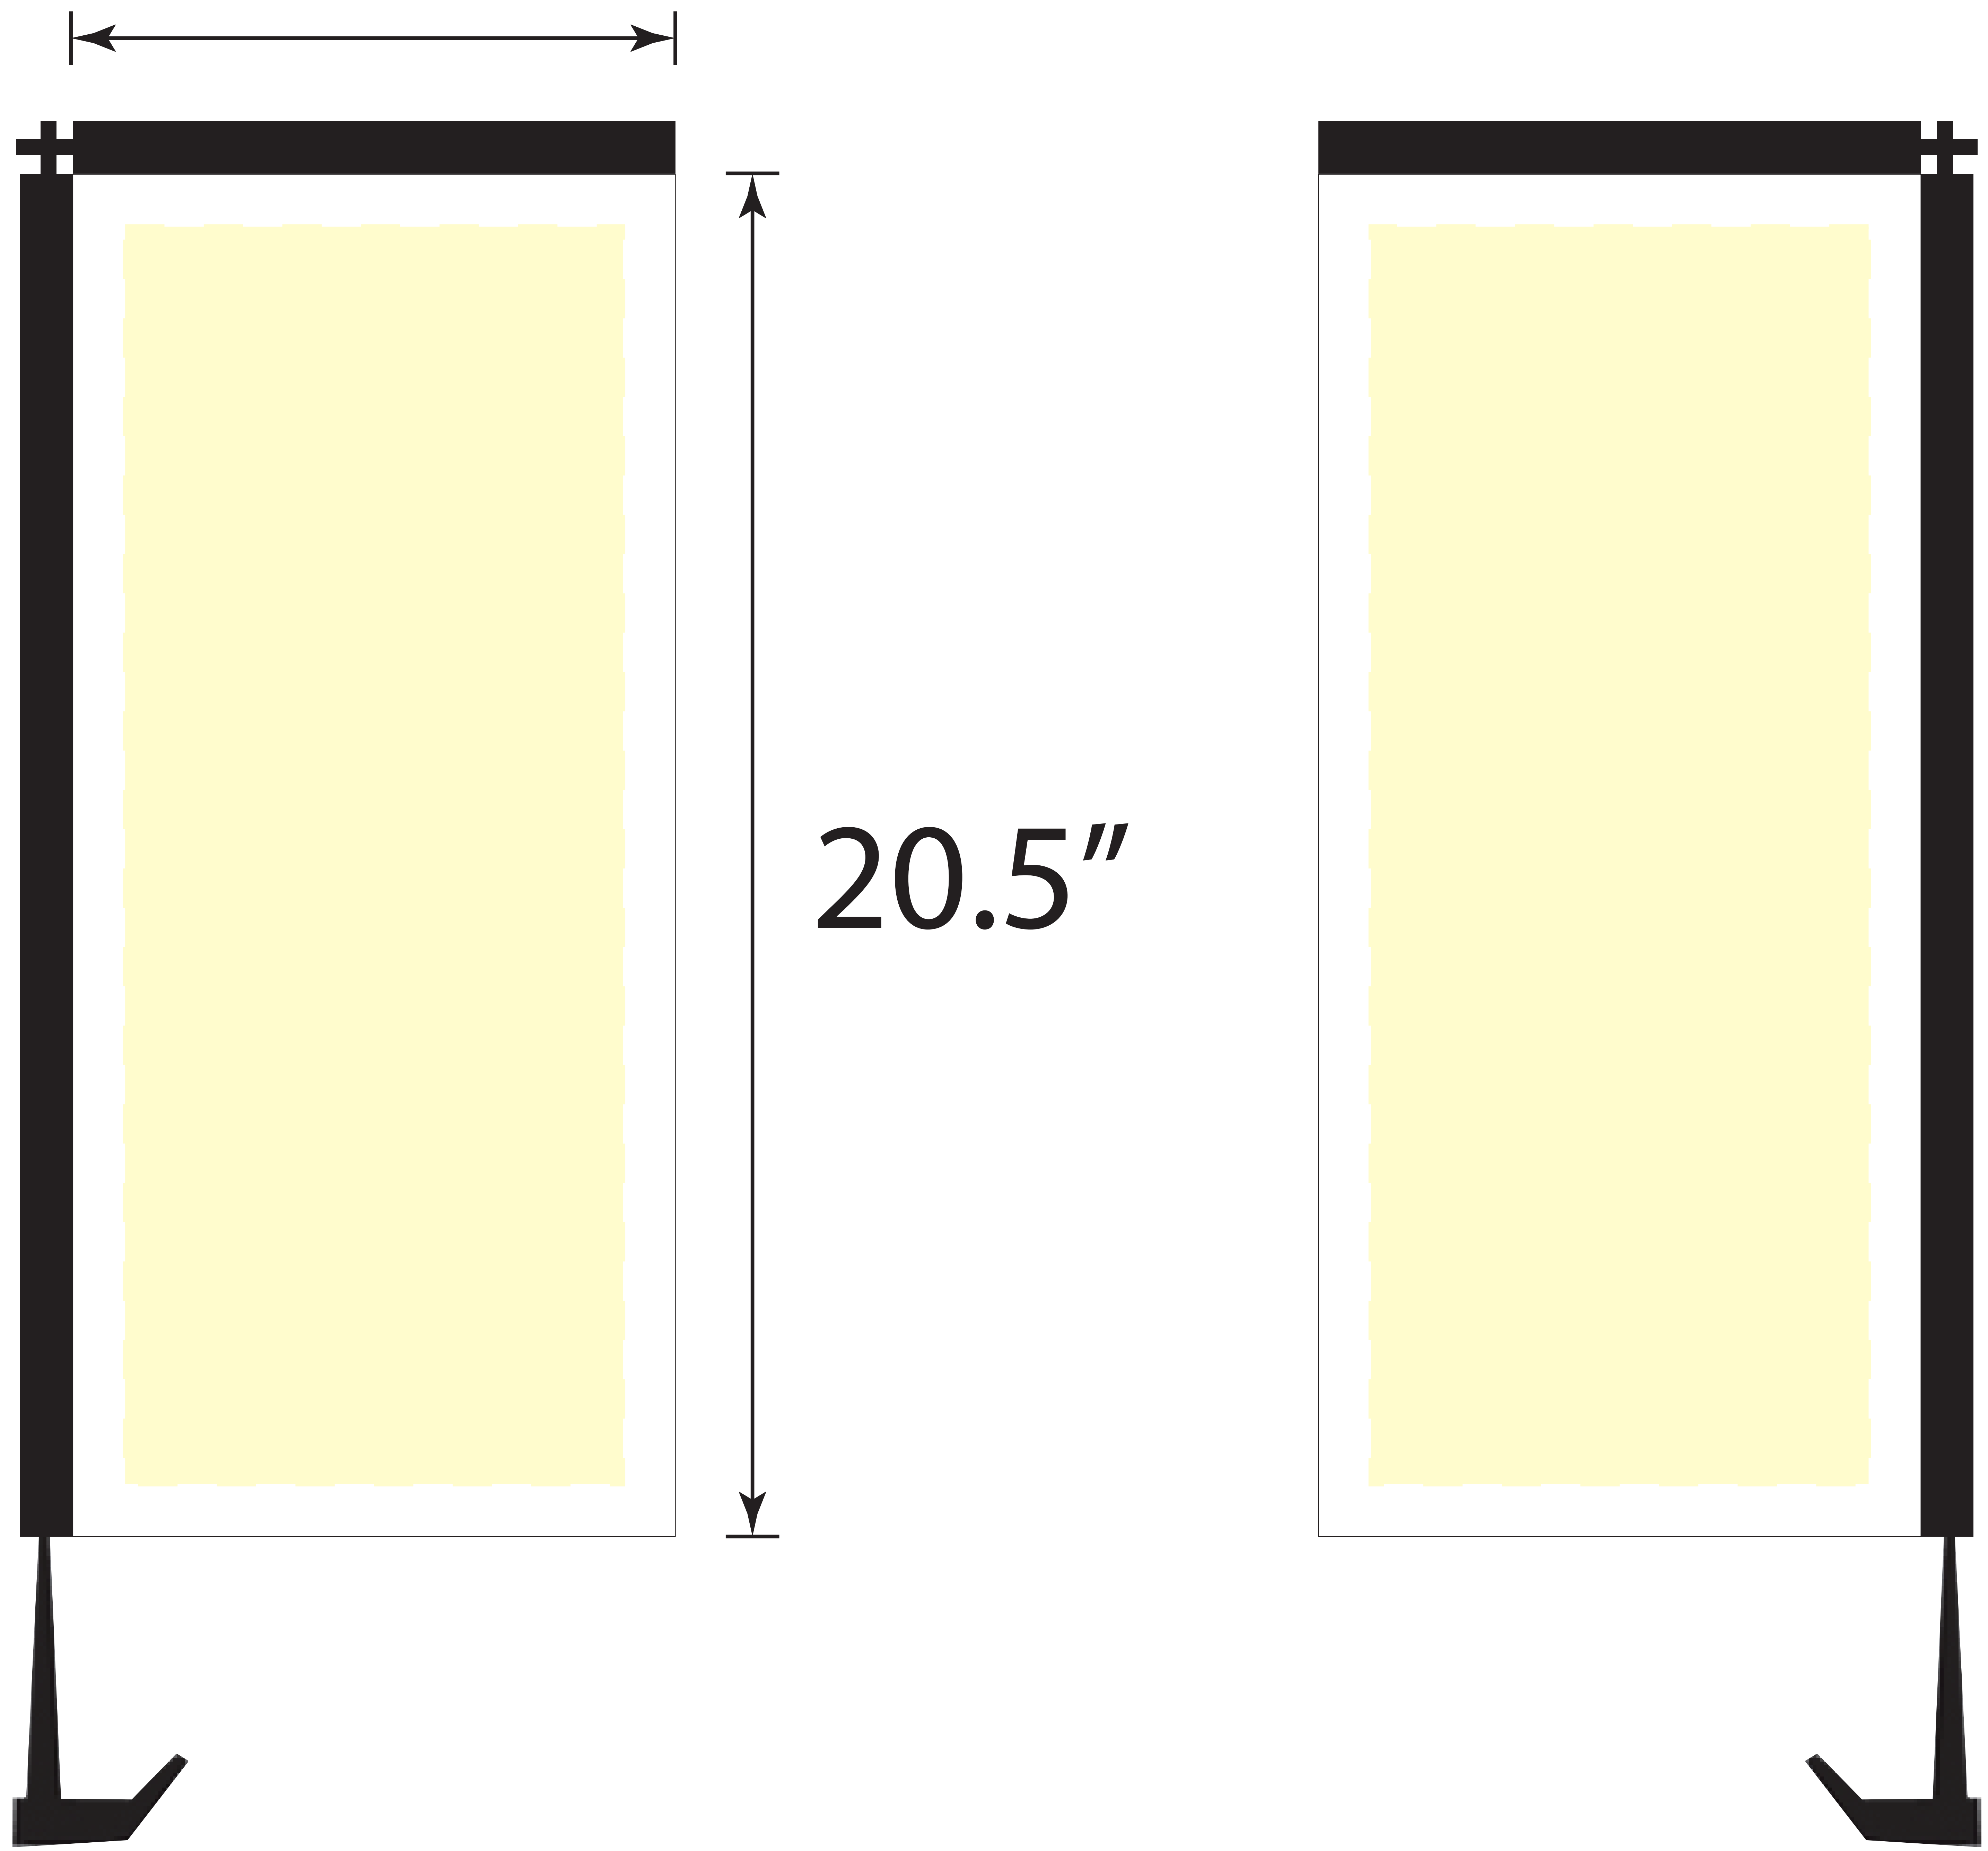

Double Sided Rectangle Car Window Flag

EMBED ALL IMAGES AND OUTLINE ALL TEXT

**Keep all important text and Logos
inside YELLOW Safe Area**

To be used properly, this template must be opened in a
vector based graphic program like Adobe Illustrator.

ACCEPTABLE FILE FORMATS:

Adobe Illustrator: .ai, .pdf, .eps
Photoshop: .psd, .tif, .eps, .jpg
Native Files are BEST

Front

Back

9"

20.5"

Fabric Color:
Logo Color:

Quantity: