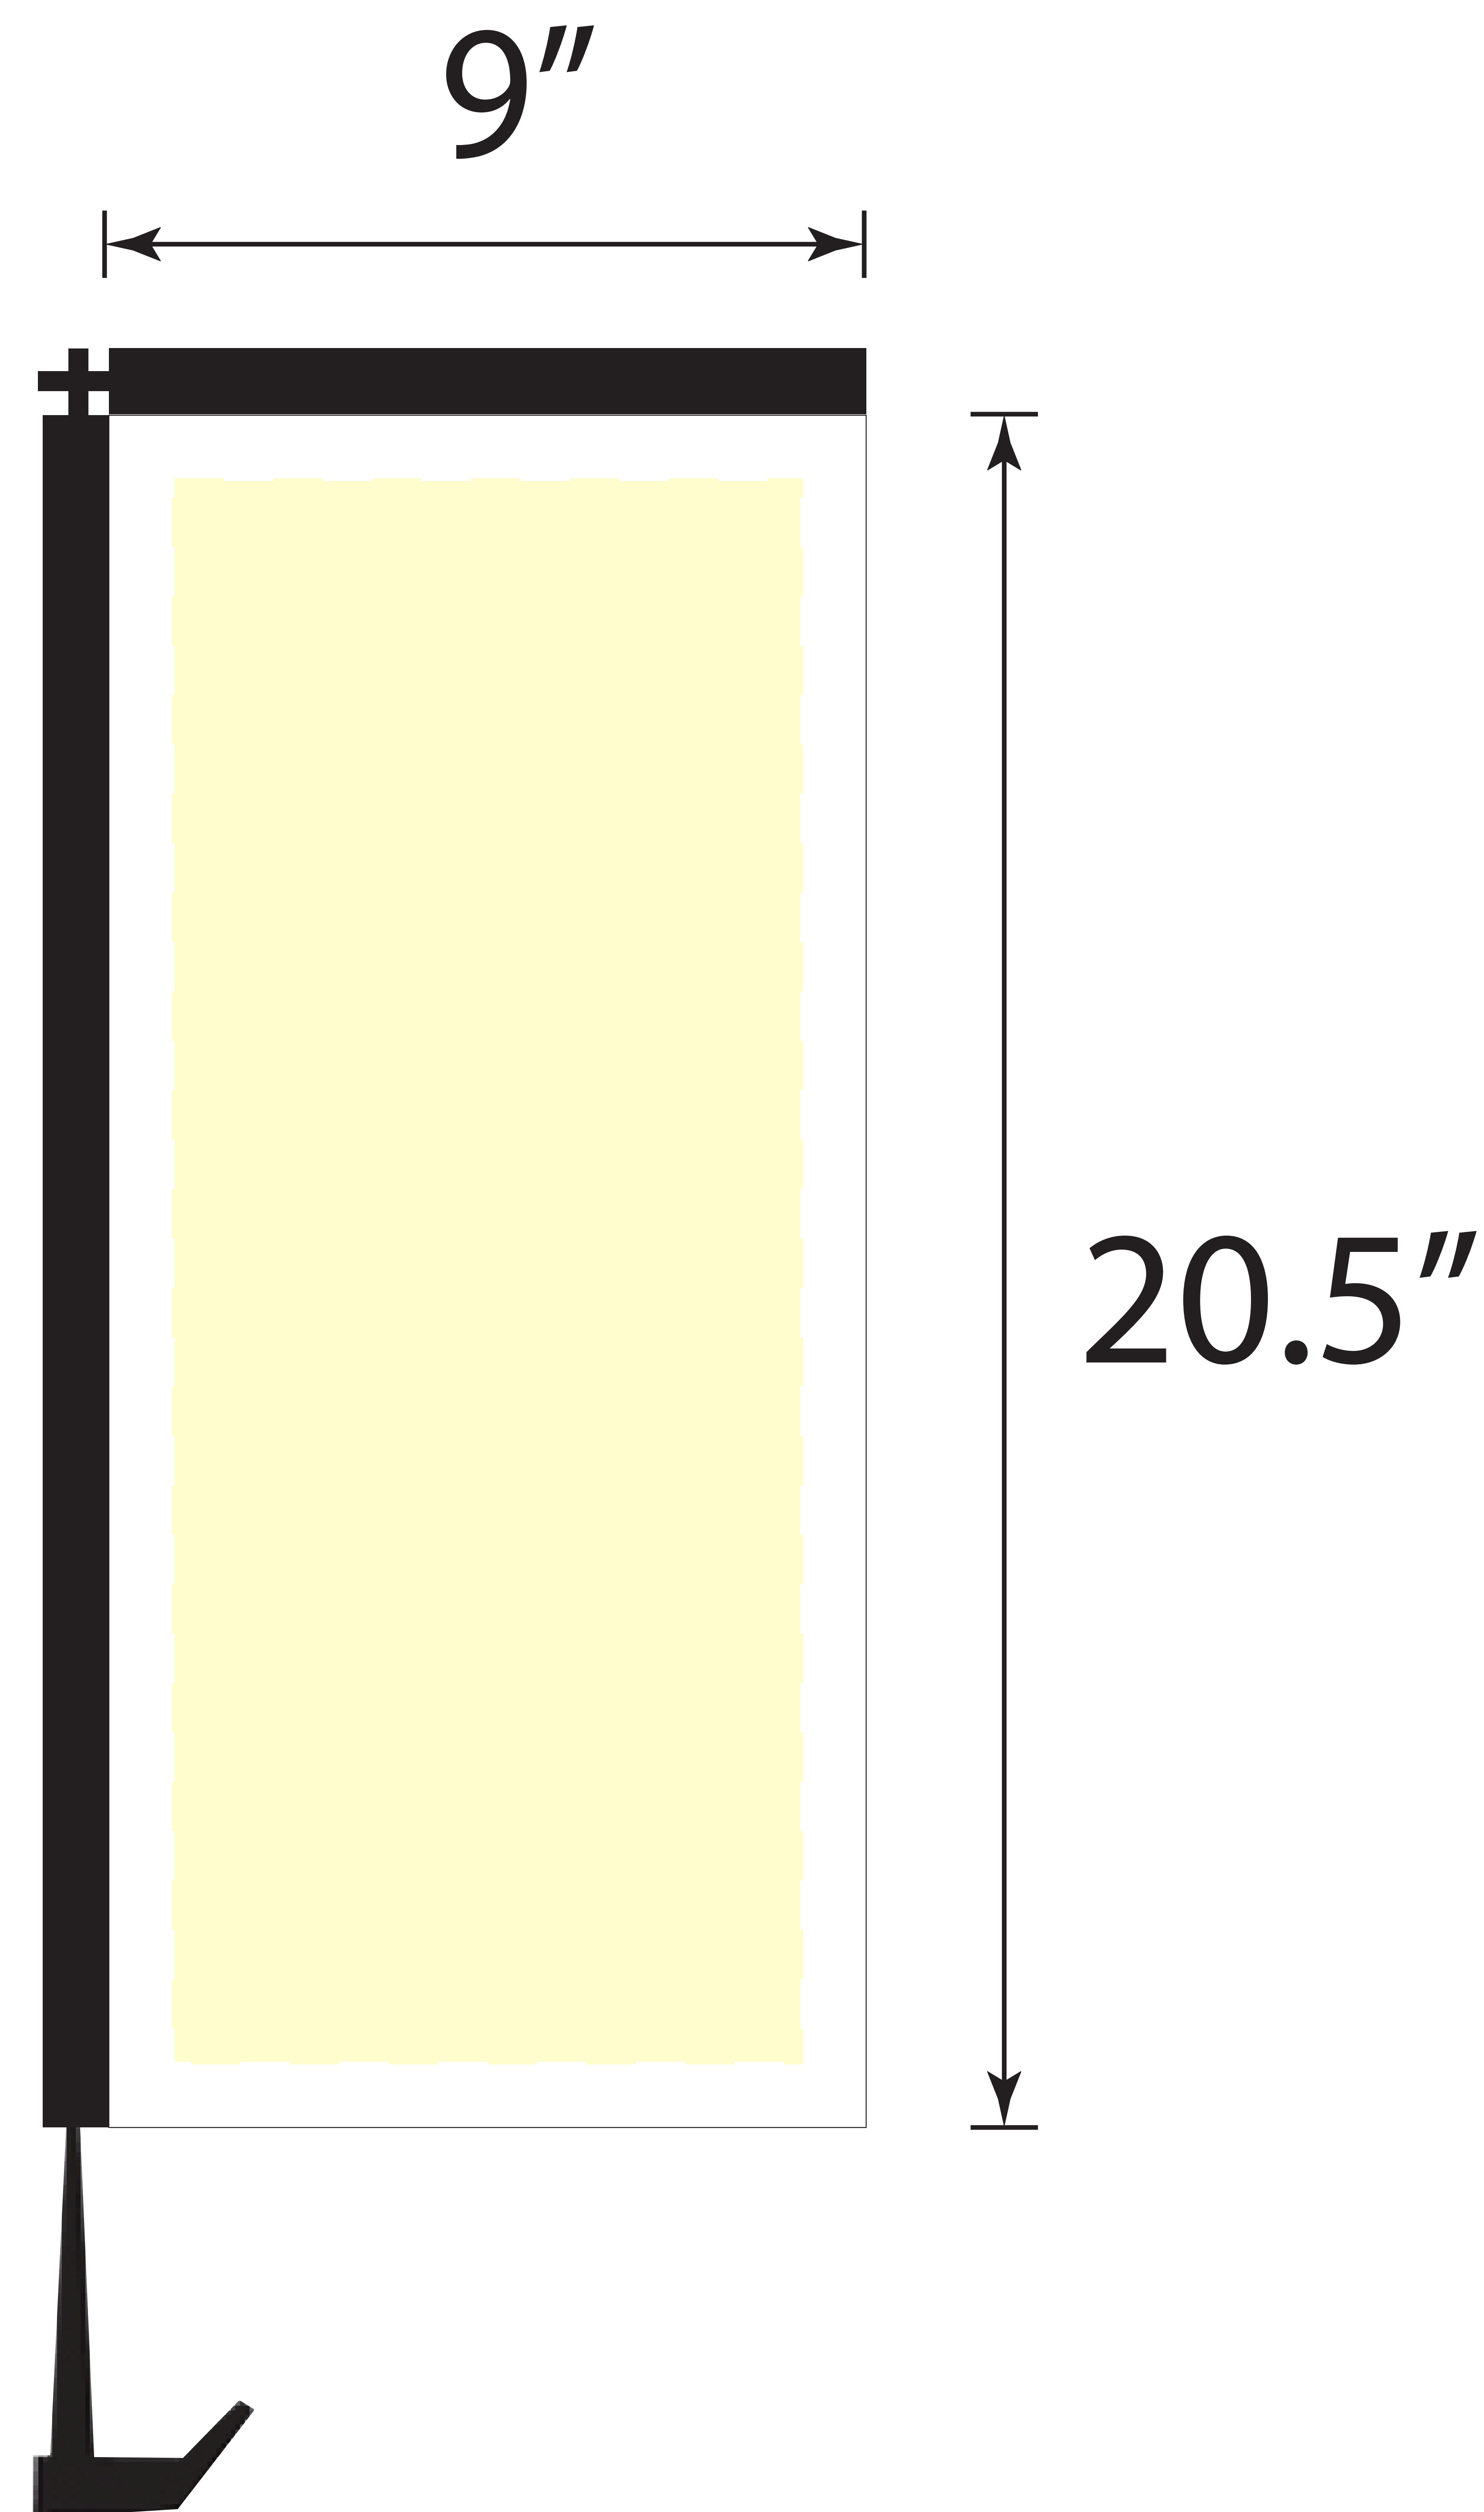

Single Sided Rectangle Car Window Flag

EMBED ALL IMAGES AND OUTLINE ALL TEXT

**Keep all important text and Logos
inside YELLOW Safe Area**

**To be used properly, this template must be opened in a
vector based graphic program like Adobe Illustrator.**

ACCEPTABLE FILE FORMATS:

Adobe Illustrator: .ai, .pdf, .eps

Photoshop: .psd, .tif, .eps, .jpg

Native Files are BEST

Fabric Color:
Logo Color:

Quantity: